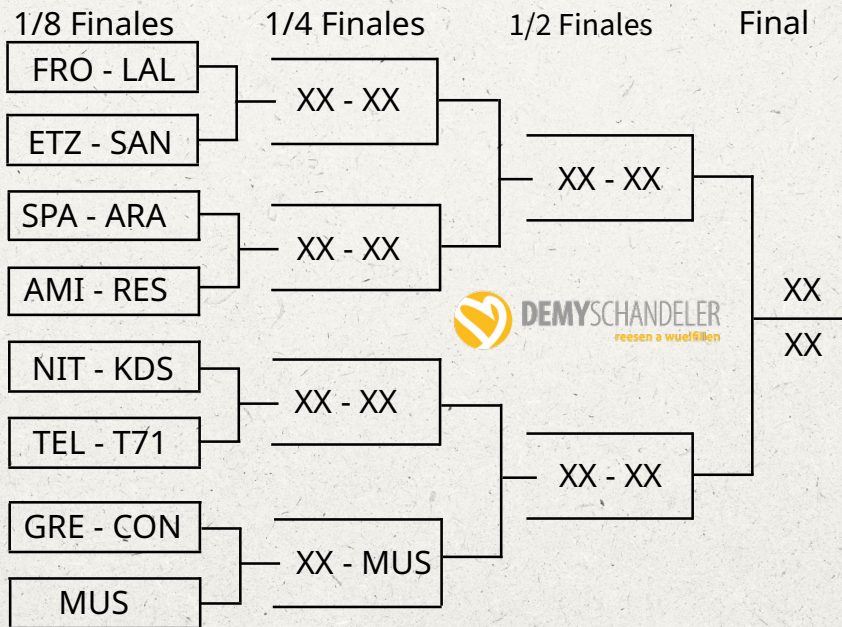

DEMY SCHANDELER YOUTH CUP FINALS U19W